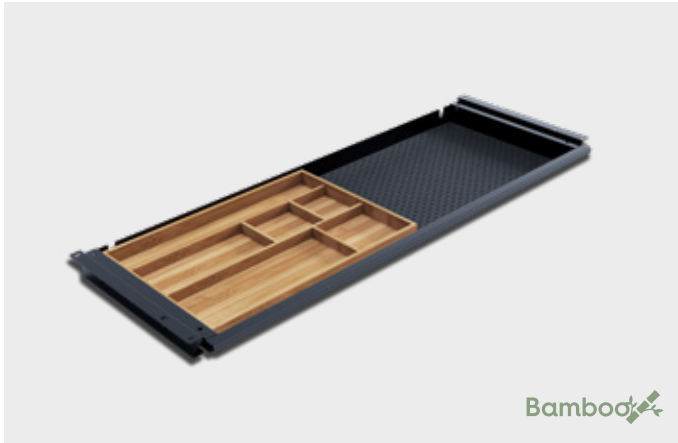

Stationery drawer SL Grip

Surface colour		Dimensions	
Jet Black	●	Length (mm)	759,6
Pure Silver	●	Height (mm)	38,4
Traffic White	○	Width (mm)	264,5