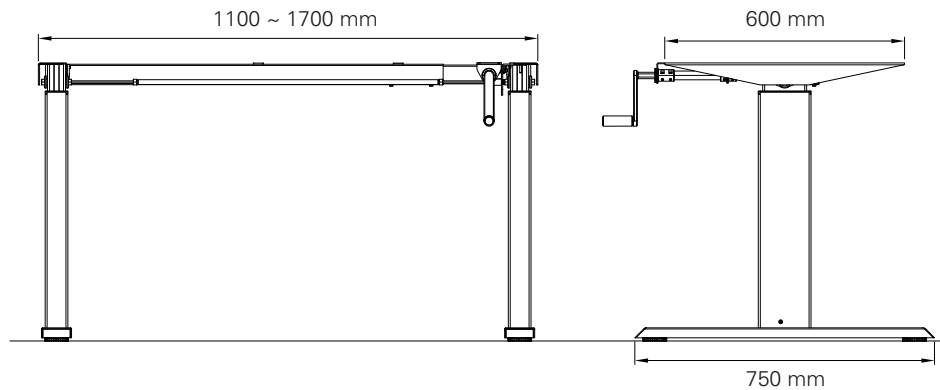

Aluforce Pro 140 HC

Single step, sit-stand, height mechanically adjustable

Height (mm)	min. 700 / max. 1160
Stroke (mm)	460
Speed (mm/s)	6 / crank turn
Width (mm)	min. 1100 / max 1700
Length of feet (mm)	750
Dynamic capacity (kg)	60
Noise dB(A)	-
Gross Weight (kg)	24

Legs made of powder-coated aluminium.

Top supports, crossbar and feet made of powder-coated steel.

Surface colour

Pure Silver	●
Traffic White	○
Jet Black	●

Packing dimension single unit

1110 x 260 x 156 (LxWxH - mm)

Packing dimension pallet (24 frames)

1140 x 1130 x 1056 (LxWxH - mm)

Accessories

Please see the accessories section to personalise your height adjustable frame.

VISIONLIFT
INSIDE

actiforce