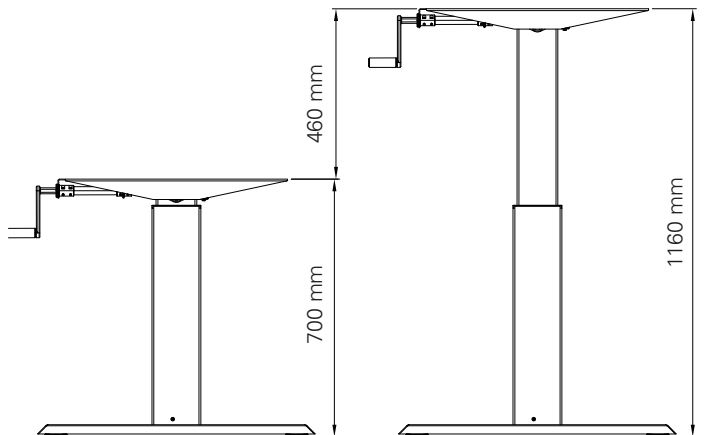

Aluforce Pro 140 HC

Single step, sit-stand, height mechanically adjustable

Height (mm)	min. 700 / max. 1160
Stroke (mm)	460
Speed (mm/s)	6 / crank turn
Width (mm)	min. 1100 / max 1700
Length of feet (mm)	750
Dynamic capacity (kg)	60
Noise dB(A)	-
Gross Weight (kg)	24

Legs made of powder-coated aluminium.

Top supports, crossbar and feet made of powder-coated steel.

Surface colour

Pure Silver	●
Traffic White	○
Jet Black	●

Packing dimension single unit

1110 x 260 x 156 (LxWxH - mm)

Packing dimension pallet (24 frames)

1140 x 1130 x 1056 (LxWxH - mm)

Accessories

Please see the accessories section to personalise your height adjustable frame.

VISIONLIFT
INSIDE

actiforce